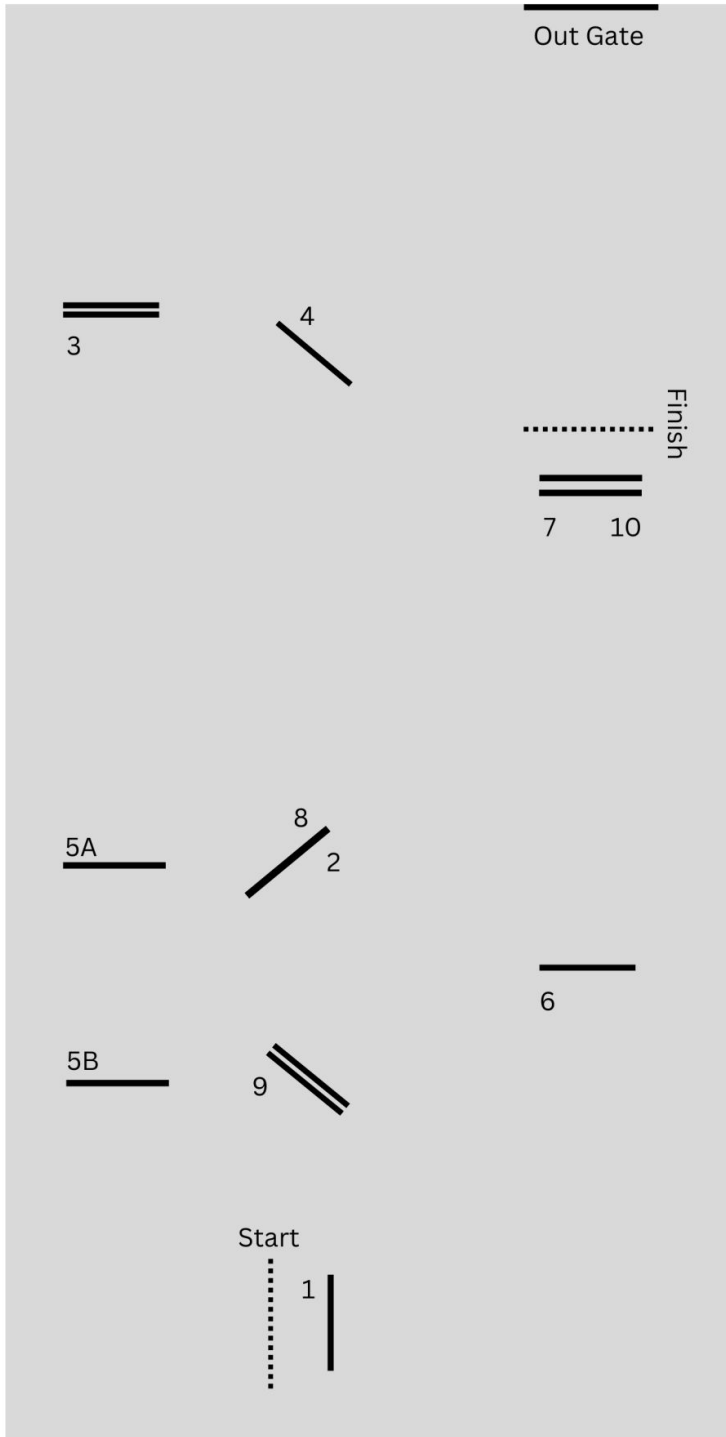

Show Jumping Rally | 2024

Round 1: Optimum Time

Speed: 325mpm

Length: 1,085'

Obstacles: 9

Efforts: 10

Optimum Time: 61.20 seconds

Time Allowed: 122.4 seconds

Jump Off: none

Show Jumping Rally | 2024

ARENA 1

Round 2: Equitation

Speed: 325mpm

Length: 936'

Obstacles: 8

Efforts: 9