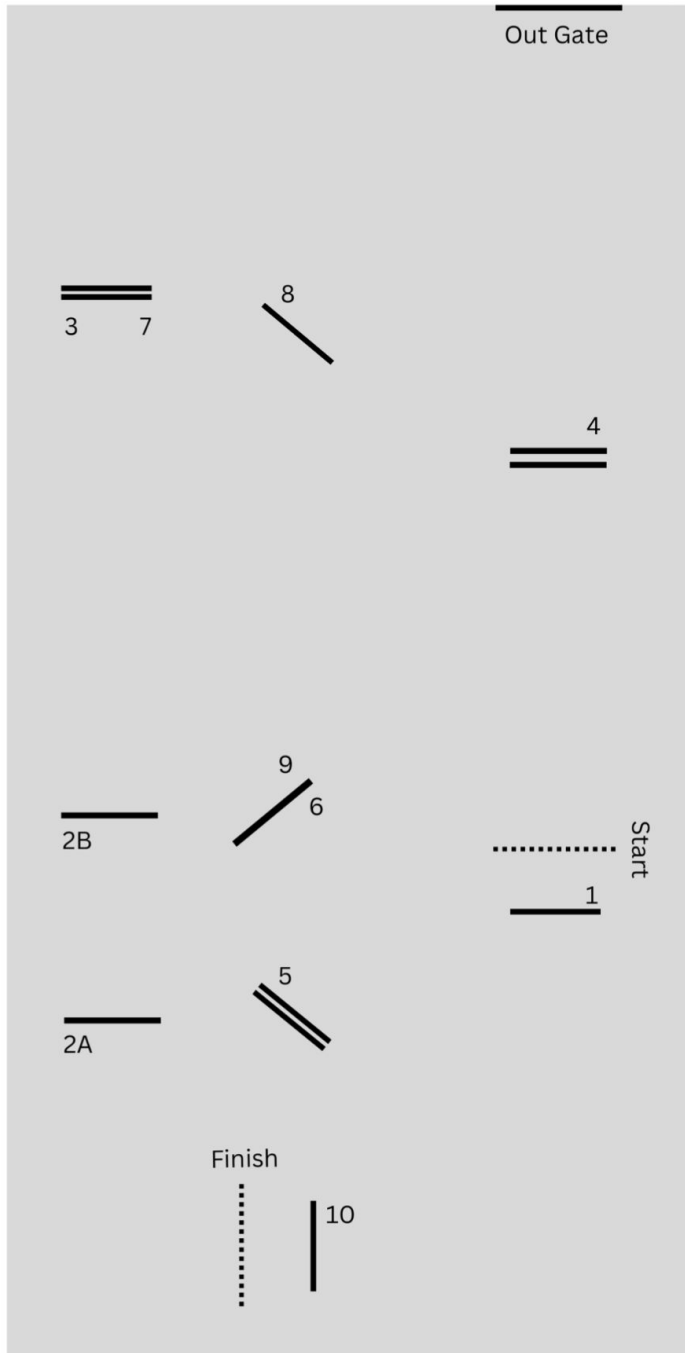

ARENA 1

Round 3: Optimum Time

Speed: 325mpm

Length: 1,104'

Obstacles: 9

Efforts: 10

Optimum Time: 61.80 seconds

Time Allowed: 122.4 seconds

Jump Off: 6, 4, 1, 5, 7, 8