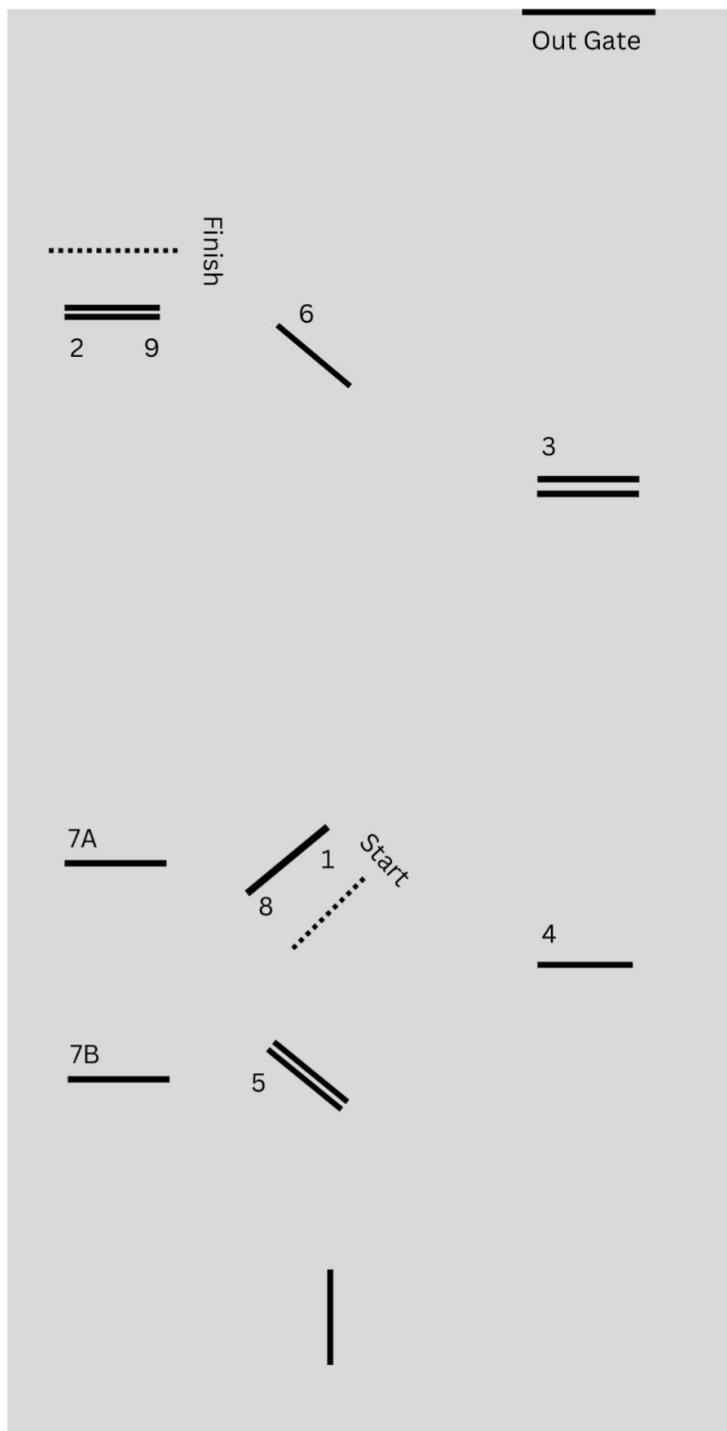

ARENA 1

Round 2: Equitation

Speed: 325mpm

Length: 936'

Obstacles: 8

Efforts: 9

Optimum Time: 52.20 seconds

Time Limit: 104.4 seconds

Jump Off: none