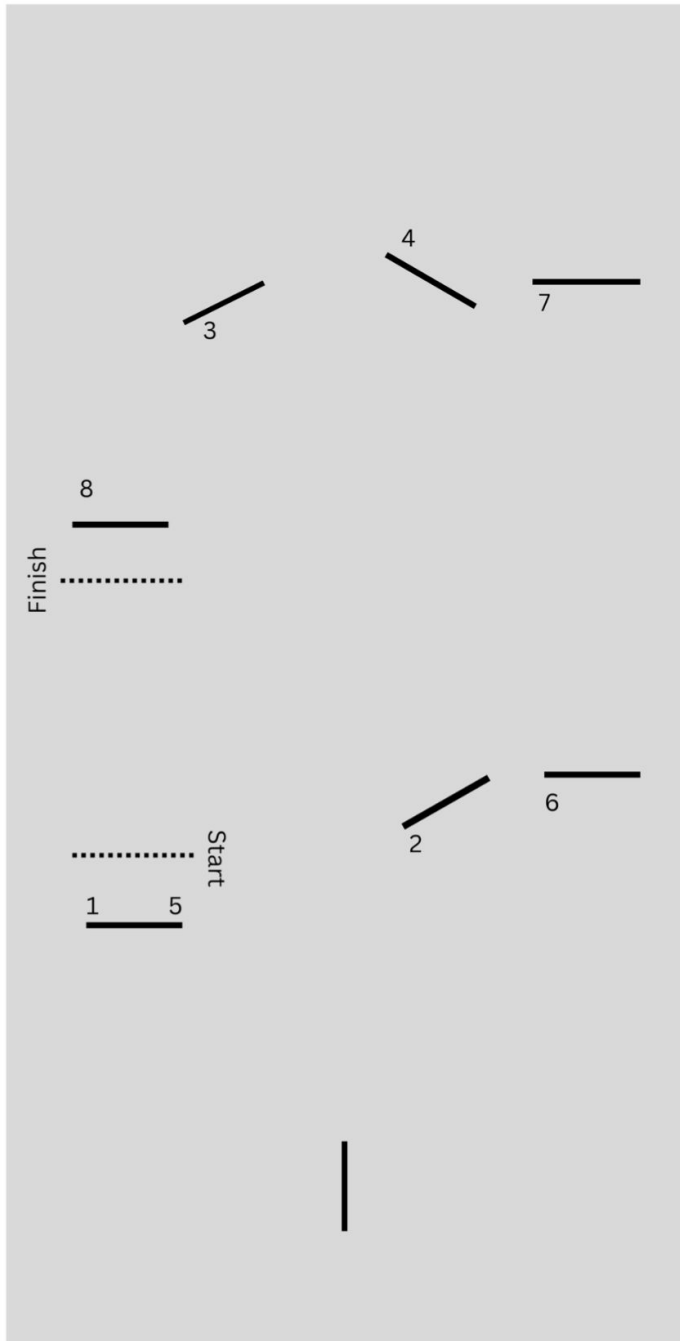

ARENA 2

Cross Rails - 18"

Round 1: Optimum Time

Speed:
Obstacles: 7

Length:
Efforts: 8

Optimum Time:

Time Allowed:

Jump Off: None